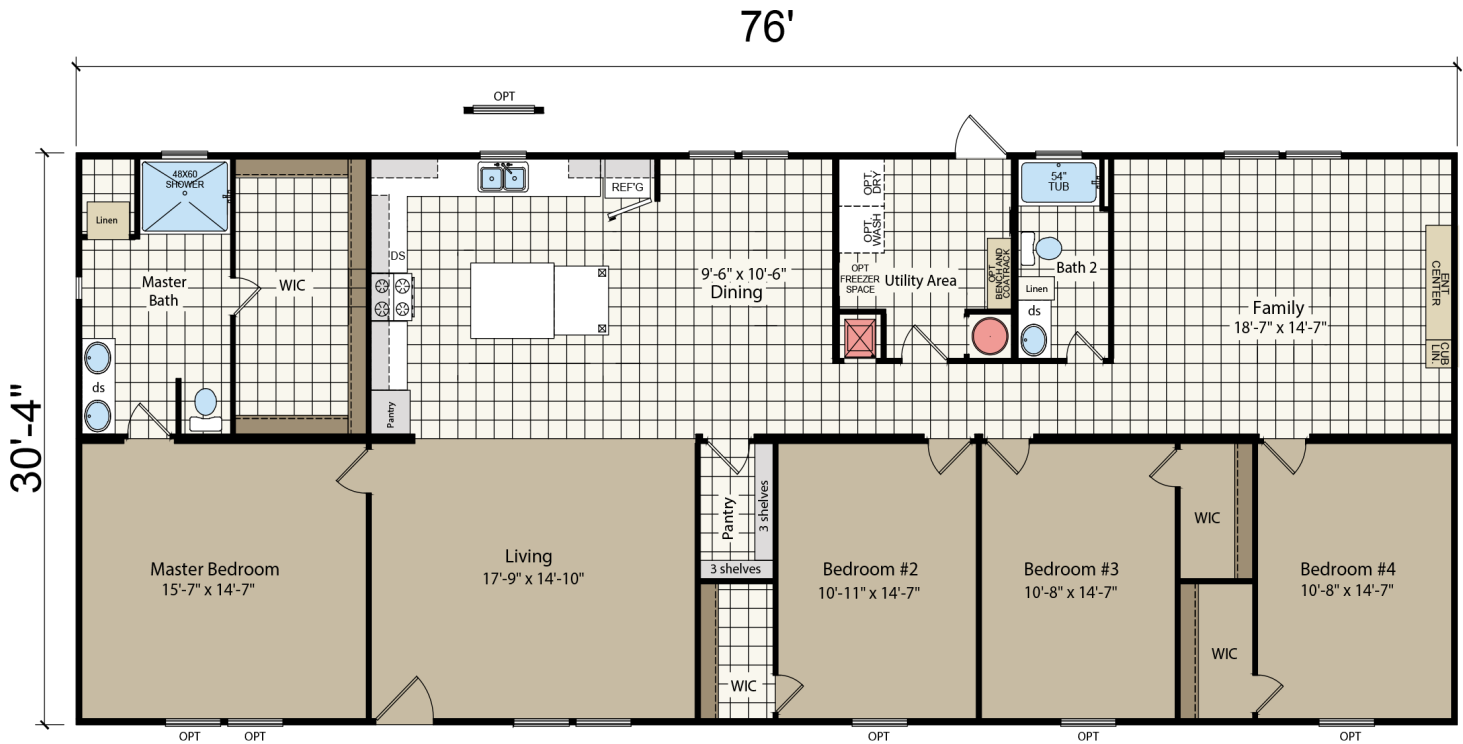

NM3276A - 4 Bed - 2 Bath - 2,305 sq ft. - 32' x 76'

Call today to schedule an appointment

855-550-6550