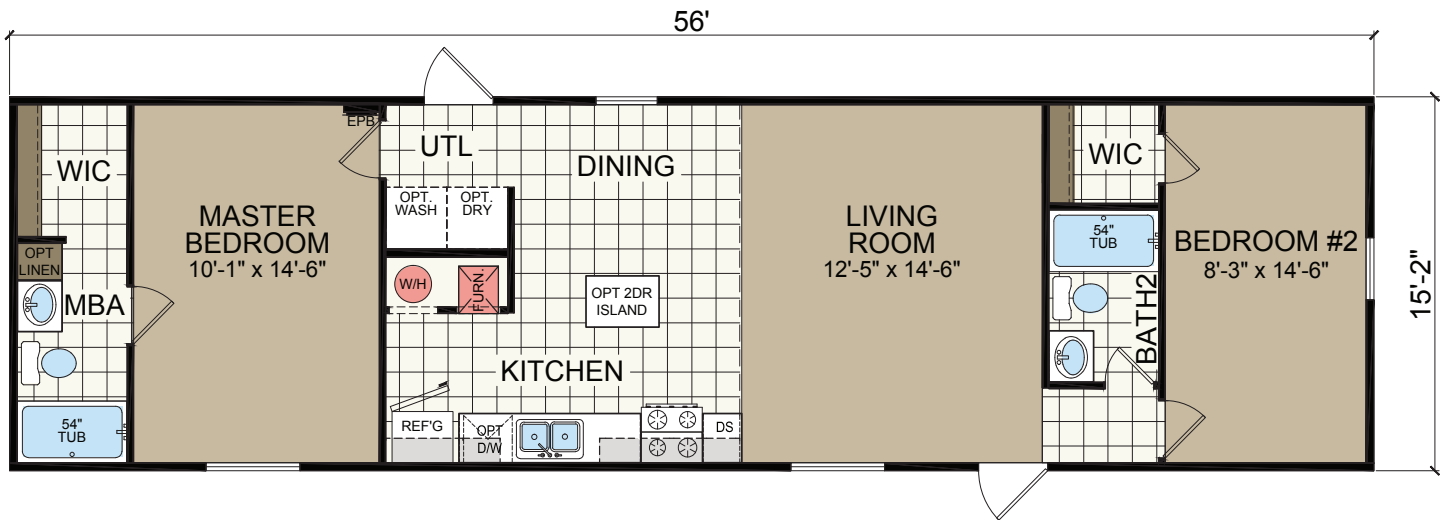

RM1656A - 2 Bed - 2 Bath - 849 sq ft. - 16' x 56'

Call today to schedule an appointment

855-550-6550