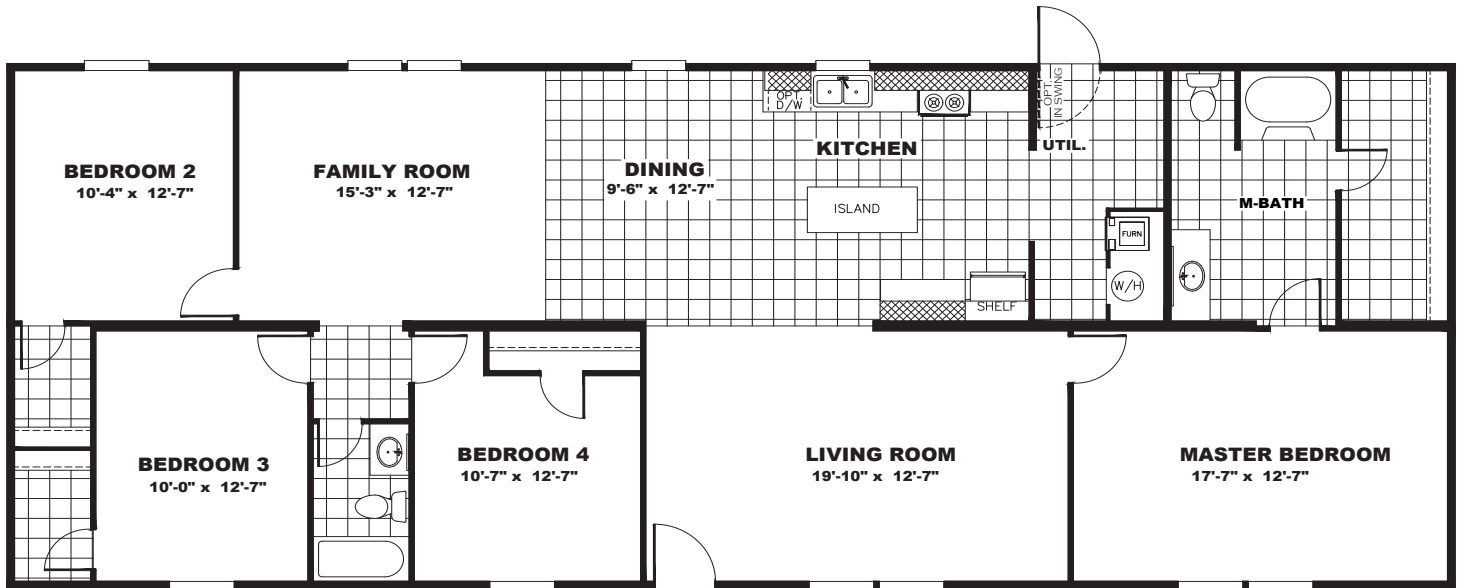

TRU28684RH - 4 Bed - 2 Bath - 1,791 sq ft. - 28' x 68'

Call today to schedule an appointment

855-550-6550