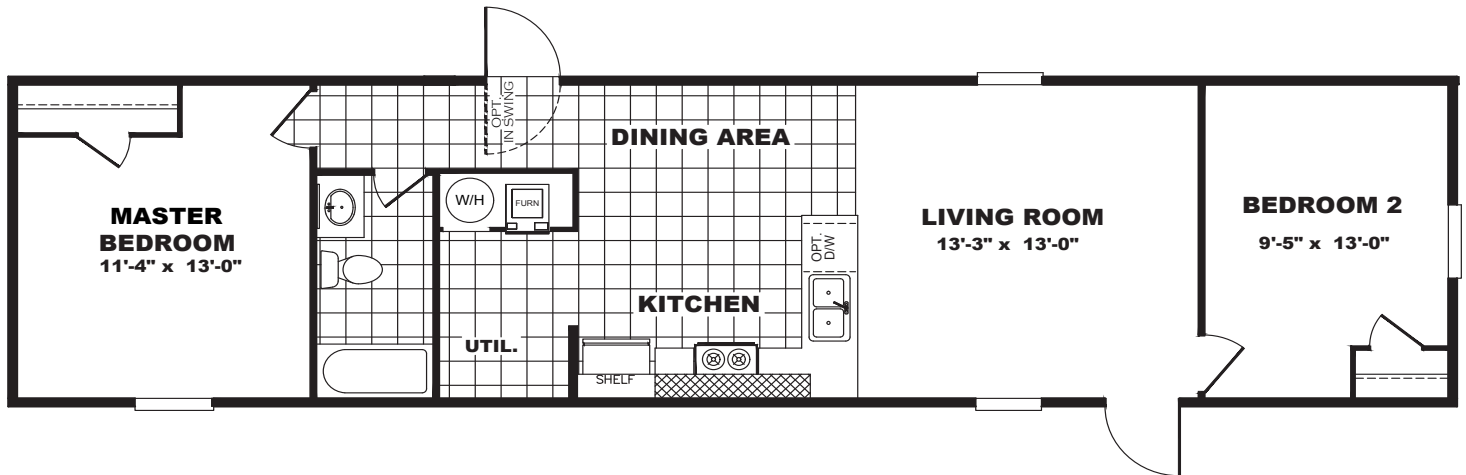

TRU14562AH - 2 Bed - 1 Bath - 765 sq ft. - 14' x 56'

Call today to schedule an appointment

855-550-6550