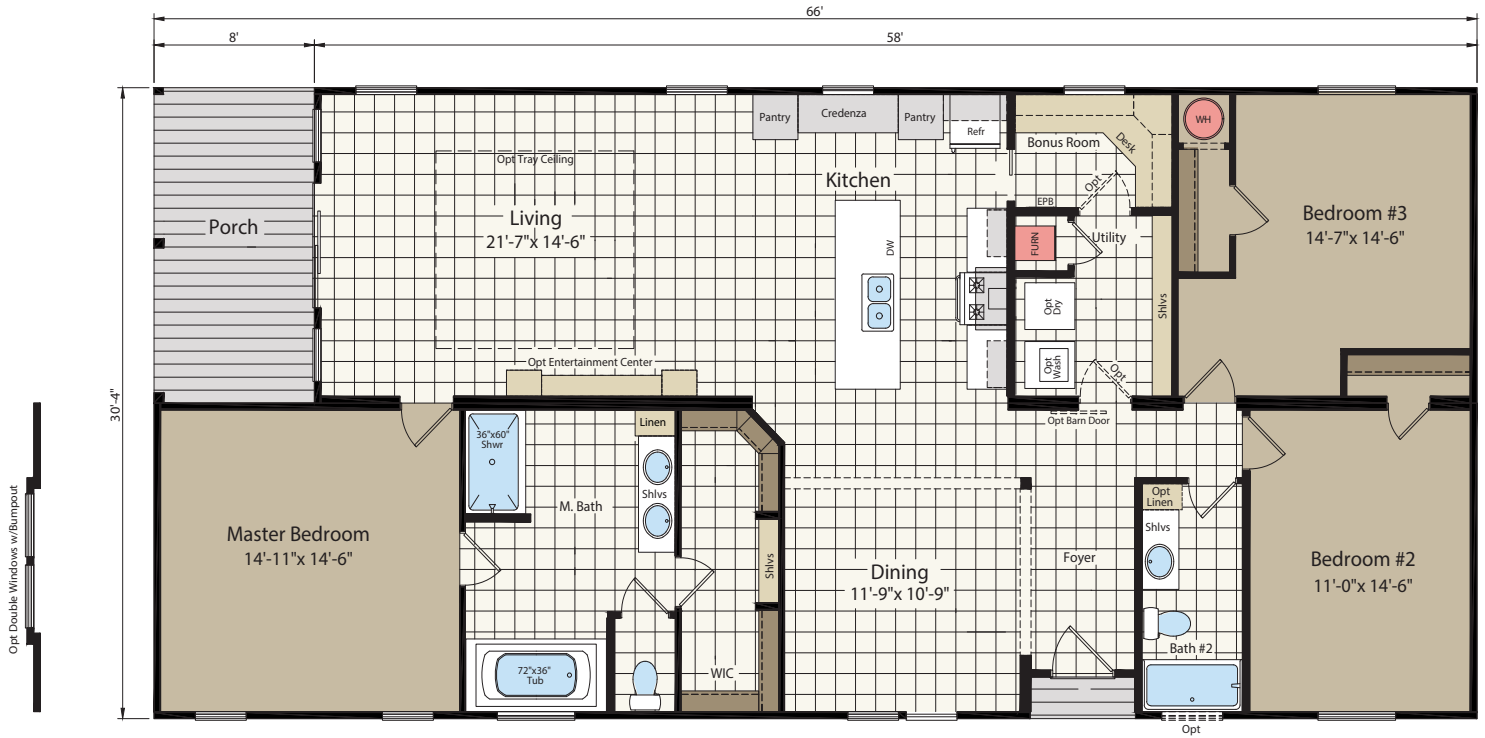

TE3266A - 3 Bed - 2 Bath - 1,870 sq ft. - 32' x 66'

Call today to schedule an appointment

855-550-6550